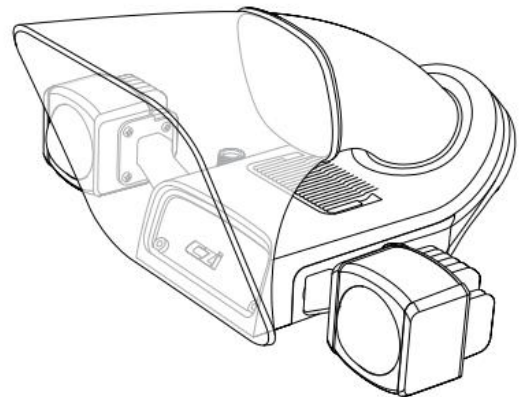

DJI Pilot 2 App: V10.1.8.1

What has been updated?

1. Add TTS language speed saving.
2. Optimize the TTS language sequence.
3. Added the Chinese/English switching function in the suspension window.
4. Optimize searchlight motion logic.