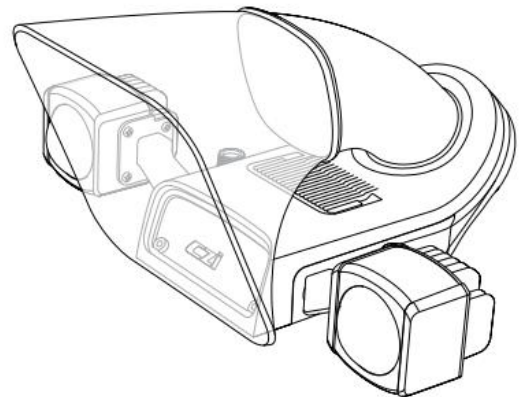

DJI Pilot 2 App: V10.1.8.17

What has been updated?

1. Updated PSDK version V3.9.2-2125.
2. Repair failure of alarm searchlight function due to frequent operation.

Notice

1. Only when the searchlight is turned on, it will follow the camera movement; If it is not enabled, it will not follow.
2. When the latest airport firmware V10.01.32.05 is used for flight test, the speed limit will be 1-2m per second during ascent (normal with the old firmware V10.01.16.07).
3. Cheng to assistant renamed special symbol (@#¥!)The audio cannot be played properly after being uploaded.