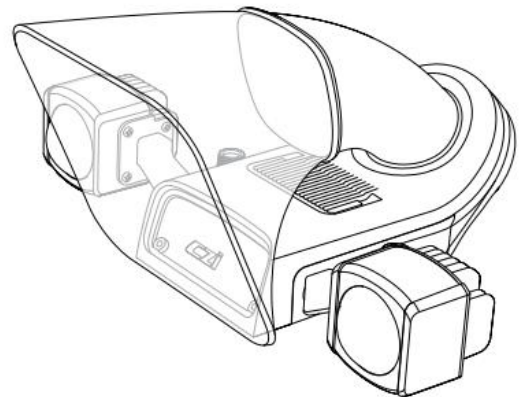

LP20 Firmware Release Notes

Release Date: 2024.11.04
LP20 Firmware Version: LP20_V02.00.02.07

Supported Products and Firmware Version:

Czi Assistant: V1.0.45

DJI Dock 2

Airport firmware: V10.01.32.05

Aircraft firmware: V02.01.05.15

DJI Pilot 2 App: V10.1.8.1

What has been updated?

1. Add TTS language speed saving.
2. Optimize the TTS language sequence.
3. Added the Chinese/English switching function in the suspension window.
4. Optimize searchlight motion logic.

Notice

1. Only when the searchlight is turned on, it will follow the camera movement; If it is not enabled, it will not follow.
2. When the latest airport firmware V10.01.32.05 is used for flight test, the speed limit will be 1-2m per second during ascent (normal with the old firmware V10.01.16.07).
3. Cheng to assistant renamed special symbol (@#¥!)The audio cannot be played properly after being uploaded.